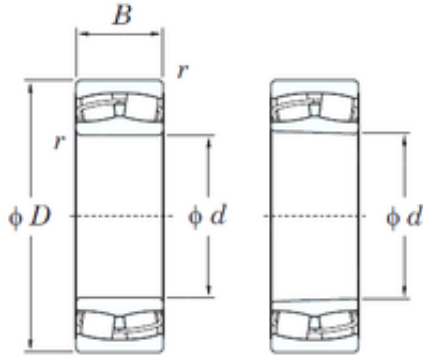

IMPORTED BEARING OF AMERICA CORP.

25 mm x 52 mm x 18 mm 25 mm x 52 mm x 18 mm KOYO 22205RHR spherical roller bearings

Bearing No. 22205RHR

Size	25x52x18 mm
Bore Diameter	25 mm
Outer Diameter	52 mm
Width	18 mm
d	25 mm
D	52 mm
B	18 mm
C	18 mm
r min.	1 mm
da min.	31 mm
Da max.	46 mm
ra max.	1 mm
Weight	0,188 Kg
Basic dynamic load rating (C)	45,4 kN
Basic static load rating (C0)	48,1 kN
(Grease) Lubrication Speed	7000 r/min
(Oil) Lubrication Speed	9300 r/min
Calculation factor (e)	0,35
Calculation factor (Y0)	1,87
Calculation factor (Y1)	1,91

22205RHR Bearing 2D drawings and 3D CAD models