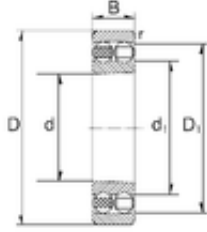

IMPORTED BEARING OF AMERICA CORP.

25 mm x 52 mm x 18 mm 25 mm x 52 mm x 18 mm ZEN S2205-2RS self aligning ball bearings

Bearing No. S2205-2RS

Size	25x52x18 mm
Bore Diameter	25 mm
Outer Diameter	52 mm
Width	18 mm
d	25 mm
D	52 mm
B	18 mm
C	18 mm
Weight	0,165 Kg
Basic dynamic load rating (C)	9,8 kN
Basic static load rating (C0)	4,35 kN

S2205-2RS Bearing 2D drawings and 3D CAD models