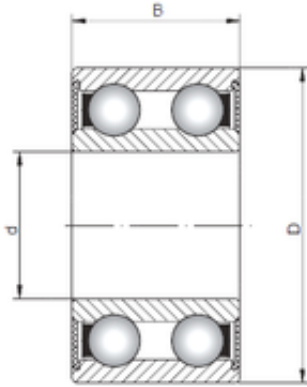

## IMPORTED BEARING OF AMERICA CORP.

25 mm x 52 mm x 18 mm 25 mm x 52 mm x 18 mm Loyal 4205-2RS deep groove ball bearings

Bearing No. 4205-2RS

Size	25x52x18 mm
Bore Diameter	25 mm
Outer Diameter	52 mm
Width	18 mm
d	25 mm
D	52 mm
B	18 mm
C	18 mm
Weight	0,16 Kg
Basic dynamic load rating (C)	19 kN
Basic static load rating (C0)	14,6 kN

4205-2RS Bearing 2D drawings and 3D CAD models