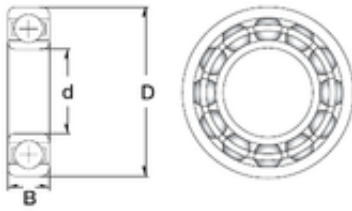

IMPORTED BEARING OF AMERICA CORP.

25 mm x 52 mm x 18 mm 25 mm x 52 mm x 18 mm ZEN 62205-2RS deep groove ball bearings

Bearing No. 62205-2RS

Size	25x52x18 mm
Bore Diameter	25 mm
Outer Diameter	52 mm
Width	18 mm
d	25 mm
D	52 mm
B	18 mm
C	18 mm
Weight	0,15 Kg
Basic dynamic load rating (C)	14 kN
Basic static load rating (C0)	7,8 kN

62205-2RS Bearing 2D drawings and 3D CAD models