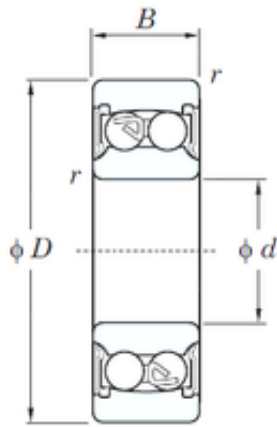

IMPORTED BEARING OF AMERICA CORP.

25 mm x 52 mm x 18 mm 25 mm x 52 mm x 18 mm KOYO 2205-2RS self aligning ball bearings

Bearing No. 2205-2RS

Size	25x52x18 mm
Bore Diameter	25 mm
Outer Diameter	52 mm
Width	18 mm
d	25 mm
D	52 mm
B	18 mm
C	18 mm
r min.	1 mm
da min.	29.4 mm
da max	29.4 mm
Da max.	46 mm
ra max.	1 mm
Weight	0.163 Kg
Basic dynamic load rating (C)	12.1 kN
Basic static load rating (C0)	3.30 kN
(Grease) Lubrication Speed	7900 r/min
Calculation factor (e)	0.28
Calculation factor (Y0)	2.39
Calculation factor (Y1)	2.28

2205-2RS Bearing 2D drawings and 3D CAD models