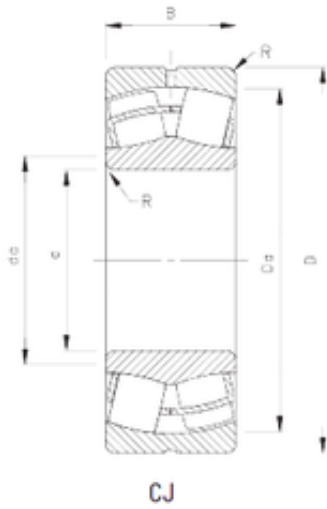

IMPORTED BEARING OF AMERICA CORP.

25 mm x 52 mm x 18 mm 25 mm x 52 mm x 18 mm Timken 22205CJ spherical roller bearings

Bearing No. 22205CJ

Size	25x52x18 mm
Bore Diameter	25 mm
Outer Diameter	52 mm
Width	18 mm
d	25 mm
D	52 mm
B	18 mm
C	18 mm
R	1 mm
Da	47 mm
da	30 mm

22205CJ Bearing 2D drawings and 3D CAD models