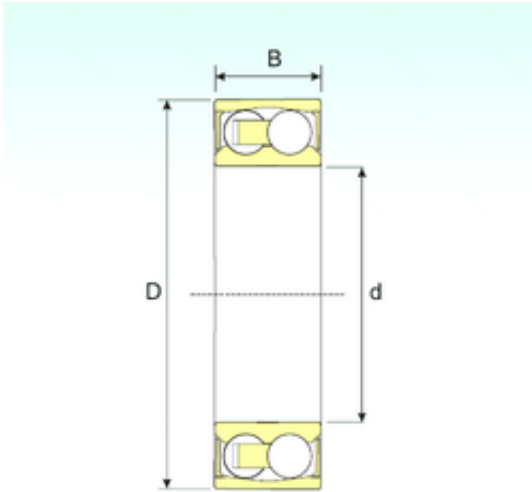

## IMPORTED BEARING OF AMERICA CORP.

25 mm x 52 mm x 18 mm 25 mm x 52 mm x 18 mm ISB 2205-2RSTN9 self aligning ball bearings

Bearing No. 2205-2RSTN9

Size	25x52x18 mm
Bore Diameter	25 mm
Outer Diameter	52 mm
Width	18 mm
d	25 mm
D	52 mm
B	18 mm
C	18 mm
Weight	0,16 Kg
Basic dynamic load rating (C)	14,01 kN
Basic static load rating (C0)	3,92 kN

2205-2RSTN9 Bearing 2D drawings and 3D CAD models