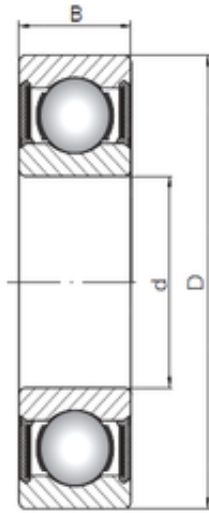

IMPORTED BEARING OF AMERICA CORP.

25 mm x 52 mm x 18 mm 25 mm x 52 mm x 18 mm ISO 62205-2RS deep groove ball bearings

Bearing No. 62205-2RS

Size	25x52x18 mm
Bore Diameter	25 mm
Outer Diameter	52 mm
Width	18 mm
d	25 mm
D	52 mm
B	18 mm
C	18 mm
Weight	0,15 Kg

62205-2RS Bearing 2D drawings and 3D CAD models