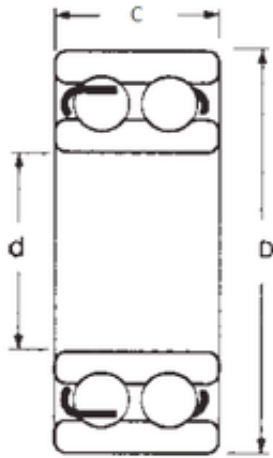

IMPORTED BEARING OF AMERICA CORP.

25 mm x 52 mm x 18 mm 25 mm x 52 mm x 18 mm FBJ 4205-2RS deep groove ball bearings

Bearing No. 4205-2RS

Size	25x52x18 mm
Bore Diameter	25 mm
Outer Diameter	52 mm
Width	18 mm
d	25 mm
D	52 mm
B	18 mm
C	18 mm
Weight	0,16 Kg
Basic dynamic load rating (C)	19 kN
Basic static load rating (C0)	14,6 kN

4205-2RS Bearing 2D drawings and 3D CAD models