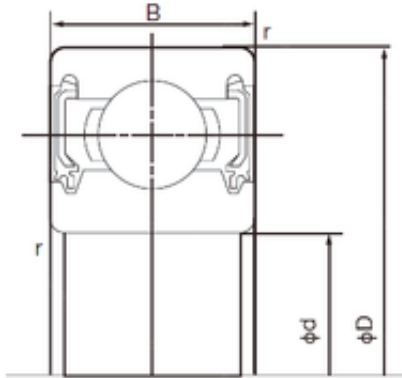

IMPORTED BEARING OF AMERICA CORP.

25 mm x 47 mm x 12 mm 25 mm x 47 mm x 12 mm NACHI 6005-2NKE deep groove ball bearings

Bearing No. 6005-2NKE

Size	25x47x12 mm
Bore Diameter	25 mm
Outer Diameter	47 mm
Width	12 mm
d	25 mm
D	47 mm
B	12 mm
C	12 mm
r min.	0.6 mm
da min.	29 mm
Da max.	43 mm
ra max.	0.6 mm
Weight	0.079 Kg
Basic dynamic load rating (C)	10,1 kN
Basic static load rating (C0)	5,85 kN

6005-2NKE Bearing 2D drawings and 3D CAD models