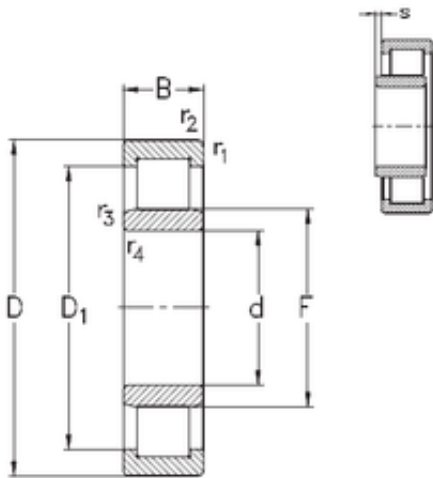

IMPORTED BEARING OF AMERICA CORP.

25 mm x 47 mm x 12 mm 25 mm x 47 mm x 12 mm NKE NU1005-E-MPA cylindrical roller bearings

Bearing No. NU1005-E-MPA

Size	25x47x12 mm
Bore Diameter	25 mm
Outer Diameter	47 mm
Width	12 mm
d	25 mm
F	30,5 mm
D	47 mm
B	12 mm
C	12 mm
r1 min.	0,6 mm
r2 min.	0,6 mm
r3 min.	0,3 mm
r4 min.	0,3 mm
S	1,2 mm
Weight	0,9 Kg
Basic dynamic load rating (C)	18 kN
Basic static load rating (C0)	16,8 kN

NU1005-E-MPA Bearing 2D drawings and 3D CAD models