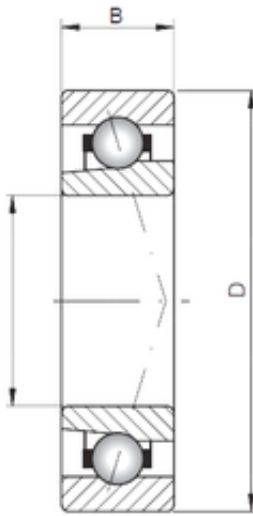

IMPORTED BEARING OF AMERICA CORP.

Loyal 7005 CTBP4 angular contact ball bearings

Bearing No. 7005 CTBP4

Size	25x47x12 mm
Bore Diameter	25 mm
Outer Diameter	47 mm
Width	12 mm
d	25 mm
D	47 mm
B1	12 mm
C	12 mm
Angle (°)	15 °
Weight	0,08 Kg
Basic dynamic load rating (C)	14,6 kN
Basic static load rating (C0)	9,15 kN
(Grease) Lubrication Speed	30000 r/min

7005 CTBP4 Bearing 2D drawings and 3D CAD models