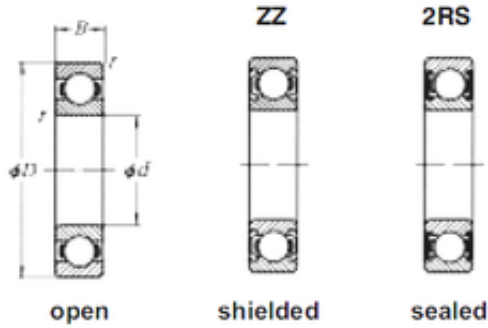

IMPORTED BEARING OF AMERICA CORP.

20 mm x 47 mm x 14 mm 20 mm x 47 mm x 14 mm Loyal 6204 deep groove ball bearings

Bearing No. 6204

Size	20x47x14 mm
Bore Diameter	20 mm
Outer Diameter	47 mm
Width	14 mm
d	20 mm
D	47 mm
B	14 mm
C	14 mm

6204 Bearing 2D drawings and 3D CAD models