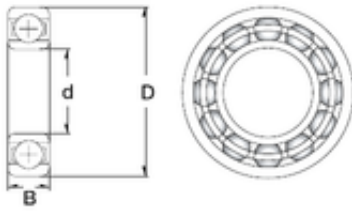

IMPORTED BEARING OF AMERICA CORP.

20 mm x 47 mm x 14 mm 20 mm x 47 mm x 14 mm ZEN S6204-2TS deep groove ball bearings

Bearing No. S6204-2TS

| | |
|-------------------------------|-------------|
| Size | 20x47x14 mm |
| Bore Diameter | 20 mm |
| Outer Diameter | 47 mm |
| Width | 14 mm |
| d | 20 mm |
| D | 47 mm |
| B | 14 mm |
| C | 14 mm |
| Weight | 0,11 Kg |
| Basic dynamic load rating (C) | 12,7 kN |

S6204-2TS Bearing 2D drawings and 3D CAD models