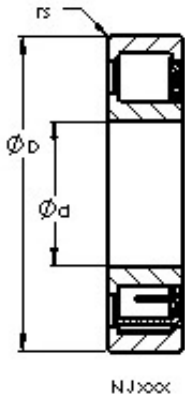

IMPORTED BEARING OF AMERICA CORP.

AST NJ204 EMA6 cylindrical roller bearings

Bearing No. NJ204 EMA6

Size	20x47x14 mm
Bore Diameter	20 mm
Outer Diameter	47 mm
Width	14 mm
Bearing Type	NJ
Bore Dia (d)	20.0000
Outer Dia (D)	47.0000
Width (B)	14.0000
Radius (min) (rs)	1.000
Dynamic Load Rating (Cr)	25,700
Static Load Rating (Cor)	22,600
Max Speed (Grease) (X1000 RPM)	15
Max Speed (Oil) (X1000 RPM)	18
Max. Shaft Shoulder Dia. Inner (Li)	26.5
Min. Housing Shoulder Dia., Outer (Lo)	41.5
Weight (g)	132.00
Precision	RBEC 1
Standard Clearance	C0
Material	52100 Chrome steel, or equivalent

NJ204 EMA6 Bearing 2D drawings and 3D CAD models