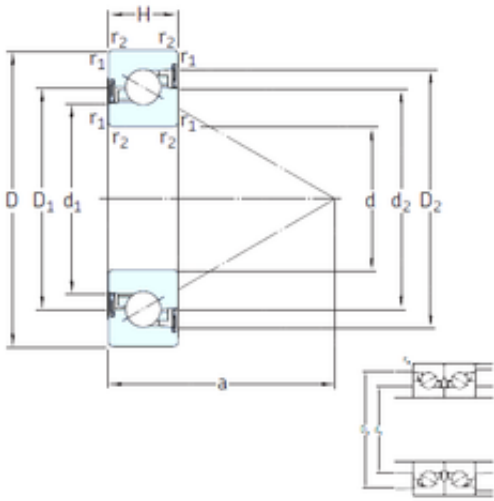

IMPORTED BEARING OF AMERICA CORP.

20 mm x 47 mm x 14 mm 20 mm x 47 mm x 14 mm SKF BSA 204 CG-2RZ thrust ball bearings

Bearing No. BSA 204 CG-2RZ

Size	20x47x14 mm
Bore Diameter	20 mm
Outer Diameter	47 mm
Width	14 mm
d	20 mm
D	47 mm
B	14 mm
C	14 mm
H	14 mm
a	40 mm
d1	28,5 mm
d2	34 mm
r1 min.	1 mm
r2 min.	1 mm
D1	34,6 mm
D2	40,7 mm
da min.	24 mm
Da max.	42 mm
ra max.	1 mm
Weight	0,12 Kg
Basic dynamic load rating (C)	22 kN
Basic static load rating (C0)	49 kN
(Grease) Lubrication Speed	9 500 r/min

BSA 204 CG-2RZ Bearing 2D drawings and 3D CAD models