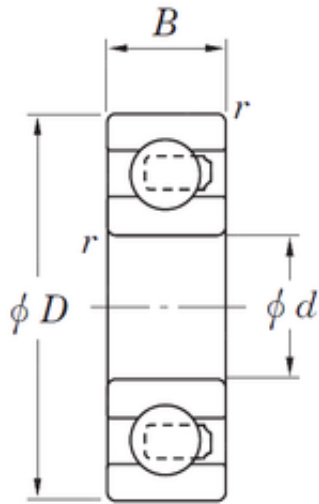

## IMPORTED BEARING OF AMERICA CORP.

20 mm x 47 mm x 14 mm 20 mm x 47 mm x 14 mm KOYO 3NC6204MD4 deep groove ball bearings

Bearing No. 3NC6204MD4

Size	20x47x14 mm
Bore Diameter	20 mm
Outer Diameter	47 mm
Width	14 mm
d	20 mm
D	47 mm
B	14 mm
C	14 mm
r	1 mm

3NC6204MD4 Bearing 2D drawings and 3D CAD models