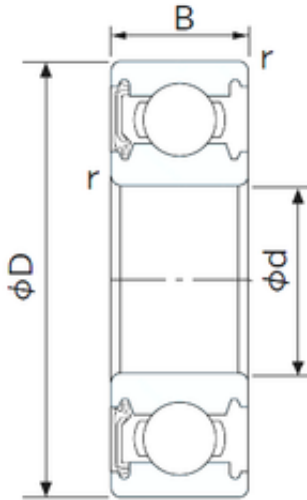

IMPORTED BEARING OF AMERICA CORP.

20 mm x 47 mm x 14 mm 20 mm x 47 mm x 14 mm NACHI 6204NKE deep groove ball bearings

Bearing No. 6204NKE

Size	20x47x14 mm
Bore Diameter	20 mm
Outer Diameter	47 mm
Width	14 mm
d	20 mm
D	47 mm
B	14 mm
C	14 mm
r min.	1 mm
da min.	26 mm
Da max.	41 mm
ra max.	1.0 mm
Weight	0.106 Kg
Basic dynamic load rating (C)	12,8 kN
Basic static load rating (C0)	6,6 kN
(Grease) Lubrication Speed	14000 r/min

6204NKE Bearing 2D drawings and 3D CAD models