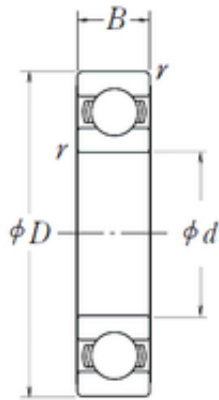

## IMPORTED BEARING OF AMERICA CORP.

20 mm x 47 mm x 14 mm 20 mm x 47 mm x 14 mm NSK 6204L11DDU deep groove ball bearings

Bearing No. 6204L11DDU

Size	20x47x14 mm
Bore Diameter	20 mm
Outer Diameter	47 mm
Width	14 mm
d	20 mm
D	47 mm
B	14 mm
C	14 mm
r min.	1 mm
Basic dynamic load rating (C)	12,8 kN

6204L11DDU Bearing 2D drawings and 3D CAD models