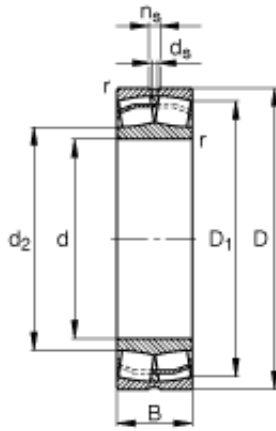

IMPORTED BEARING OF AMERICA CORP.

190 mm x 290 mm x 75 mm 190 mm x 290 mm
x 75 mm FAG 23038-E1-TVPB spherical roller
bearings

Bearing No. 23038-E1-TVPB

Size	190x290x75 mm
Bore Diameter	190 mm
Outer Diameter	290 mm
Width	75 mm
d	190 mm
D	290 mm
B	75 mm
D_1	264,5 mm
$D_{a \max}$	279,8 mm
d_2	211,9 mm
$d_{a \min}$	200,2 mm
d_s	8 mm
n_s	15 mm
$r_{a \max}$	2,1 mm
r_{\min}	2,1 mm
m	17,2 kg / Weight
C_r	1080000 N / Dynamic load rating (radial)
e	0,23
Y_1	2,98
Y_2	4,44
C_{0r}	1550000 N / Static load rating (radial)
Y_0	2,92

23038-E1-TVPB Bearing 2D drawings and 3D CAD
models

IMPORTED BEARING OF AMERICA CORP.

n_G	2490 1/min / Limiting speed
n_B	1690 1/min
C_{ur}	180000 N / Fatigue limit load, radial