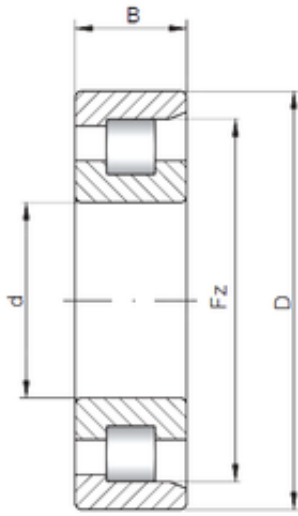

IMPORTED BEARING OF AMERICA CORP.

190 mm x 290 mm x 75 mm 190 mm x 290 mm
x 75 mm Loyal NF3038 cylindrical roller bearings

Bearing No. NF3038

Size	190x290x75 mm
Bore Diameter	190 mm
Outer Diameter	290 mm
Width	75 mm
d	190 mm
D	290 mm
Ew	265 mm
B	75 mm
C	75 mm
Weight	19,9 Kg
Basic dynamic load rating (C)	636 kN
Basic static load rating (C0)	1140 kN
(Grease) Lubrication Speed	2200 r/min

NF3038 Bearing 2D drawings and 3D CAD models