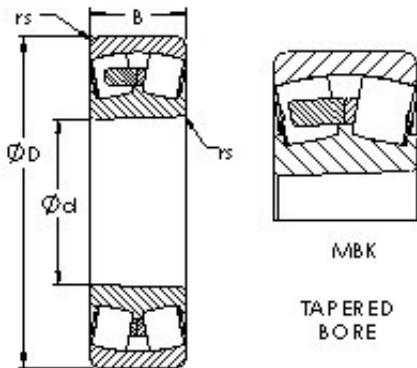

## AST 23038MBK spherical roller bearings

Bearing No. 23038MBK

Size	190x290x75 mm
Bore Diameter	190 mm
Outer Diameter	290 mm
Width	75 mm
Bearing Type	tapered bore
Bore Dia (d)	190.0000
Outer Dia (D)	290.0000
Width (B)	75.0000
Radius (min) (rs)	2.100
Dynamic Load Rating (Cr)	830,000
Static Load Rating (Cor)	1,470,000
Max Speed (Grease) (X000 RPM)	1
Max Speed (Oil) (X000 RPM)	1
Weight (g)	17,880.00
Material	52100 Chrome steel, or equivalent