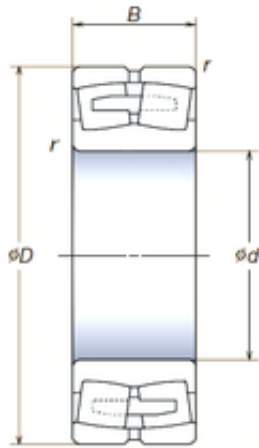

IMPORTED BEARING OF AMERICA CORP.

190 mm x 290 mm x 75 mm 190 mm x 290 mm
x 75 mm NSK 23038SWRCAg2ME4 spherical
roller bearings

Bearing No. 23038SWRCAg2ME4

Size	190x290x75 mm
Bore Diameter	190 mm
Outer Diameter	290 mm
Width	75 mm
d	190 mm
D	290 mm
B	75 mm
C	75 mm
r min.	2,1 mm
Basic dynamic load rating (C)	775 kN

23038SWRCAg2ME4 Bearing 2D drawings and 3D
CAD models