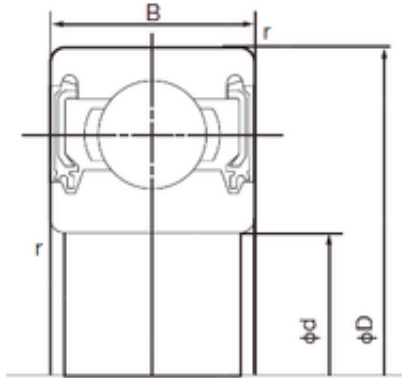

IMPORTED BEARING OF AMERICA CORP.

17 mm x 30 mm x 7 mm 17 mm x 30 mm x 7 mm NACHI 6903-2NKE deep groove ball bearings

Bearing No. 6903-2NKE

Size	17x30x7 mm
Bore Diameter	17 mm
Outer Diameter	30 mm
Width	7 mm
d	17 mm
D	30 mm
B	7 mm
C	7 mm
r min.	0.3 mm
da min.	19 mm
Da max.	28 mm
ra max.	0.3 mm
Weight	0.018 Kg
Basic dynamic load rating (C)	4,6 kN
Basic static load rating (C0)	2,55 kN

6903-2NKE Bearing 2D drawings and 3D CAD models