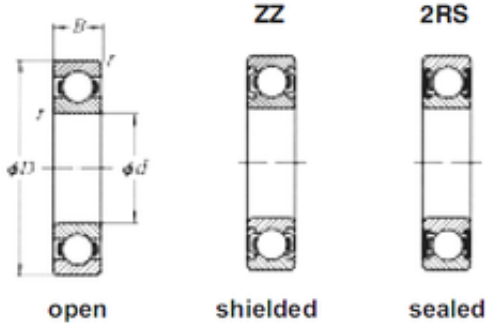

IMPORTED BEARING OF AMERICA CORP.

17 mm x 30 mm x 7 mm 17 mm x 30 mm x 7 mm Loyal 61903-2RS deep groove ball bearings

Bearing No. 61903-2RS

Size	17x30x7 mm
Bore Diameter	17 mm
Outer Diameter	30 mm
Width	7 mm
d	17 mm
D	30 mm
B	7 mm
C	7 mm