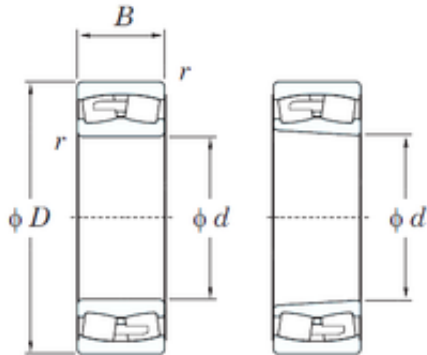

IMPORTED BEARING OF AMERICA CORP.

170 mm x 360 mm x 120 mm 170 mm x 360 mm
x 120 mm KOYO 22334RHA spherical roller
bearings

Bearing No. 22334RHA

22334RHA Bearing 2D drawings and 3D CAD models

Size	170x360x120 mm
Bore Diameter	170 mm
Outer Diameter	360 mm
Width	120 mm
d	170 mm
D	360 mm
B	120 mm
C	120 mm
r min.	4 mm
da min.	188 mm
Da max.	342 mm
ra max.	3 mm
Weight	57,3 Kg
Basic dynamic load rating (C)	1590 kN
Basic static load rating (C0)	2200 kN
(Grease) Lubrication Speed	1000 r/min
(Oil) Lubrication Speed	1300 r/min
Calculation factor (e)	0,35
Calculation factor (Y0)	1,91
Calculation factor (Y1)	1,95
Bearing No.	22334RHA
r(min)	4
Cr	1990
C0r	2200

IMPORTED BEARING OF AMERICA CORP.

Cu	150
Grease lub.	1000
Oil lub.	1300
da(min)	188
Da(max)	342
ra(max)	3
e	0.35
Y1	1.95
Y2	2.91
Y0	1.91
(Refer.)Mass(kg)	57.3