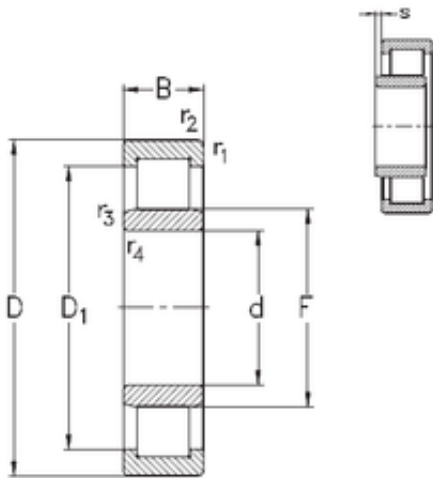

## IMPORTED BEARING OF AMERICA CORP.

170 mm x 360 mm x 120 mm 170 mm x 360 mm  
x 120 mm NKE NU2334-E-MA6 cylindrical roller  
bearings

Bearing No. NU2334-E-MA6

Size	170x360x120 mm
Bore Diameter	170 mm
Outer Diameter	360 mm
Width	120 mm
d	170 mm
F	216 mm
D	360 mm
B	120 mm
C	120 mm
r1 min.	4 mm
r2 min.	4 mm
r3 min.	4 mm
r4 min.	4 mm
S	10,2 mm
Weight	62 Kg
Basic dynamic load rating (C)	1510 kN
Basic static load rating (C0)	2105 kN

NU2334-E-MA6 Bearing 2D drawings and 3D CAD  
models