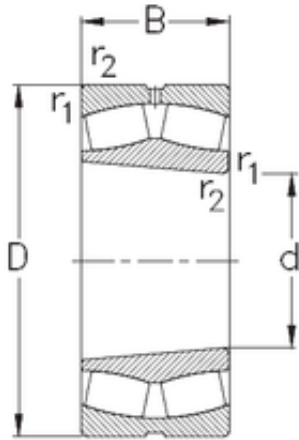

IMPORTED BEARING OF AMERICA CORP.

170 mm x 360 mm x 120 mm 170 mm x 360 mm
x 120 mm NKE 22334-K-MB-W33 spherical roller
bearings

Bearing No. 22334-K-MB-W33

Size	170x360x120 mm
Bore Diameter	170 mm
Outer Diameter	360 mm
Width	120 mm
d	170 mm
D	360 mm
B	120 mm
C	120 mm
r1 min.	4 mm
r2 min.	4 mm
Weight	58,2 Kg
Basic dynamic load rating (C)	1400 kN
Basic static load rating (C0)	1970 kN
Limiting speed	1800 r/min
Calculation factor (e)	0,37
Calculation factor (Y0)	1,7
Calculation factor (Y1)	1,8

22334-K-MB-W33 Bearing 2D drawings and 3D CAD
models