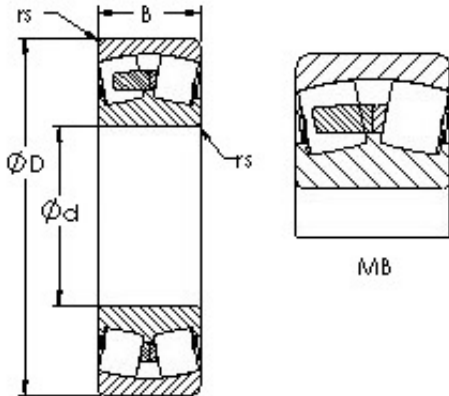

## AST 22334MB spherical roller bearings

Bearing No. 22334MB

Size	170x360x120 mm
Bore Diameter	170 mm
Outer Diameter	360 mm
Width	120 mm
Bearing Type	straight bore
Bore Dia (d)	170.0000
Outer Dia (D)	360.0000
Width (B)	120.0000
Radius (min) (rs)	4.000
Dynamic Load Rating (Cr)	1,690,000
Static Load Rating (Cor)	2,380,000
Max Speed (Grease) (X000 RPM)	1
Max Speed (Oil) (X000 RPM)	1
Weight (g)	58,830.00
Material	52100 Chrome steel, or equivalent

22334MB Bearing 2D drawings and 3D CAD models