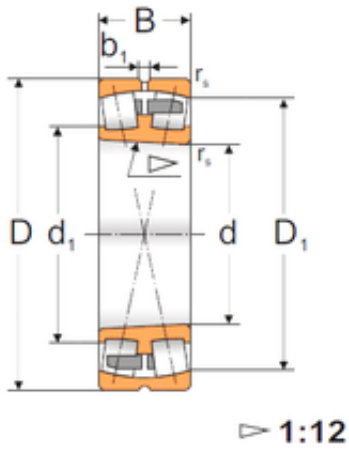

## IMPORTED BEARING OF AMERICA CORP.

170 mm x 360 mm x 120 mm 170 mm x 360 mm  
x 120 mm FBJ 22334K spherical roller bearings

Bearing No. 22334K

Size	170x360x120 mm
Bore Diameter	170 mm
Outer Diameter	360 mm
Width	120 mm
d	170 mm
D	360 mm
B	120 mm
C	120 mm
Weight	60,75 Kg
Basic dynamic load rating (C)	1265 kN
Basic static load rating (C0)	2060 kN
(Grease) Lubrication Speed	750 r/min

22334K Bearing 2D drawings and 3D CAD models