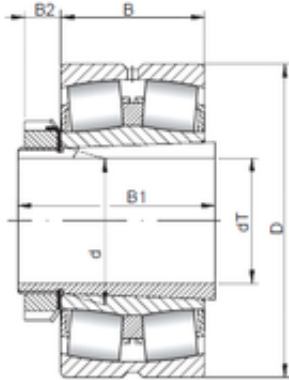

IMPORTED BEARING OF AMERICA CORP.

170 mm x 360 mm x 120 mm 170 mm x 360 mm x 120 mm Loyal 22334 KCW33+H2334 spherical roller bearings

Bearing No. 22334 KCW33+H2334

Size	170x360x120 mm
Bore Diameter	170 mm
Outer Diameter	360 mm
Width	120 mm
d	170 mm
d1	150 mm
D	360 mm
B	120 mm
C	120 mm
B1	154 mm
B2	29 mm
Weight	58,2 Kg
Basic dynamic load rating (C)	1540 kN
Basic static load rating (C0)	2160 kN
(Grease) Lubrication Speed	950 r/min

22334 KCW33+H2334 Bearing 2D drawings and 3D CAD models