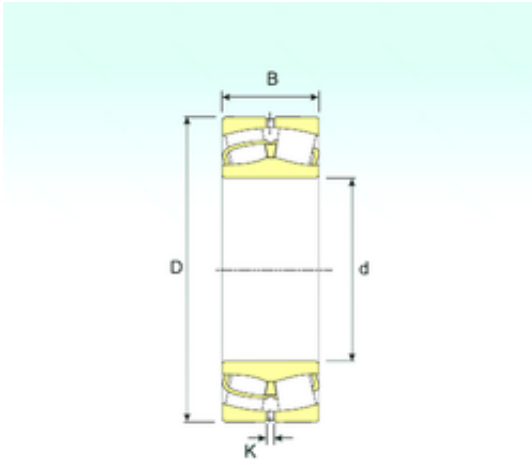

IMPORTED BEARING OF AMERICA CORP.

130 mm x 230 mm x 80 mm 130 mm x 230 mm
x 80 mm ISB 23226 spherical roller bearings

Bearing No. 23226

Size	130x230x80 mm
Bore Diameter	130 mm
Outer Diameter	230 mm
Width	80 mm
d	130 mm
D	230 mm
B	80 mm
C	80 mm
K	4,5 mm
Weight	14,5 Kg
Basic dynamic load rating (C)	764 kN
Basic static load rating (C0)	1039 kN
(Grease) Lubrication Speed	1989 r/min

23226 Bearing 2D drawings and 3D CAD models